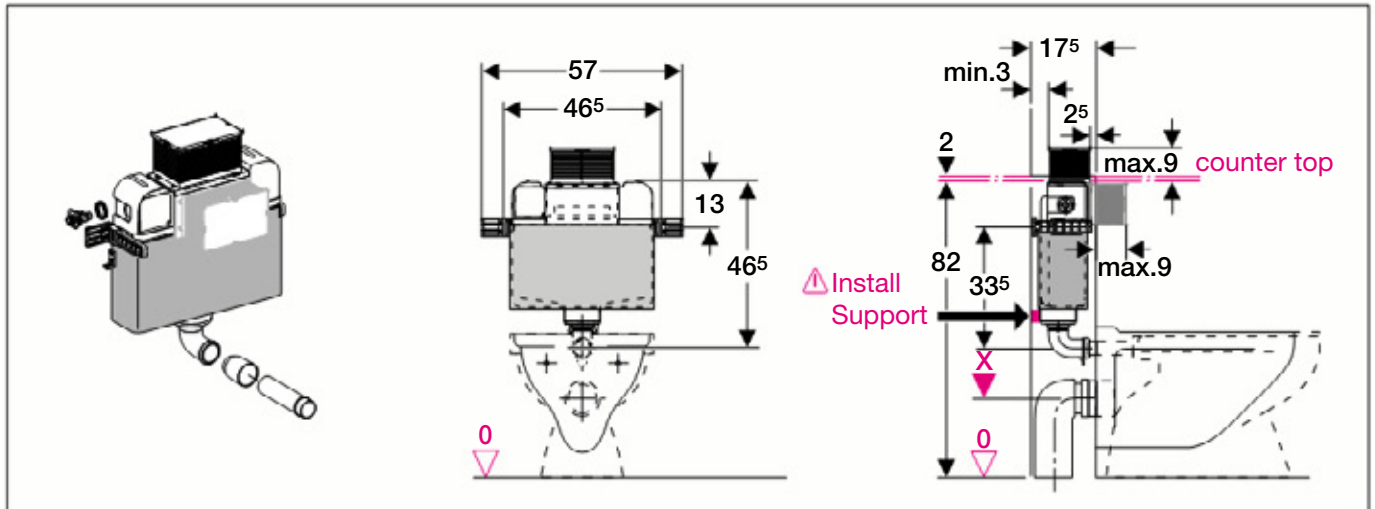

Geberit Montage

All measurements in cm (1 cm = 10 mm)

$\frac{0}{\nabla}$ = FFL = Finished floor level

Exp. 8613-03

994.918.00.0

■ GEBERIT

Geberit Montage

Important Notice:
The protection housing must be mounted!

Important Notice:
The protection housing must be mounted!