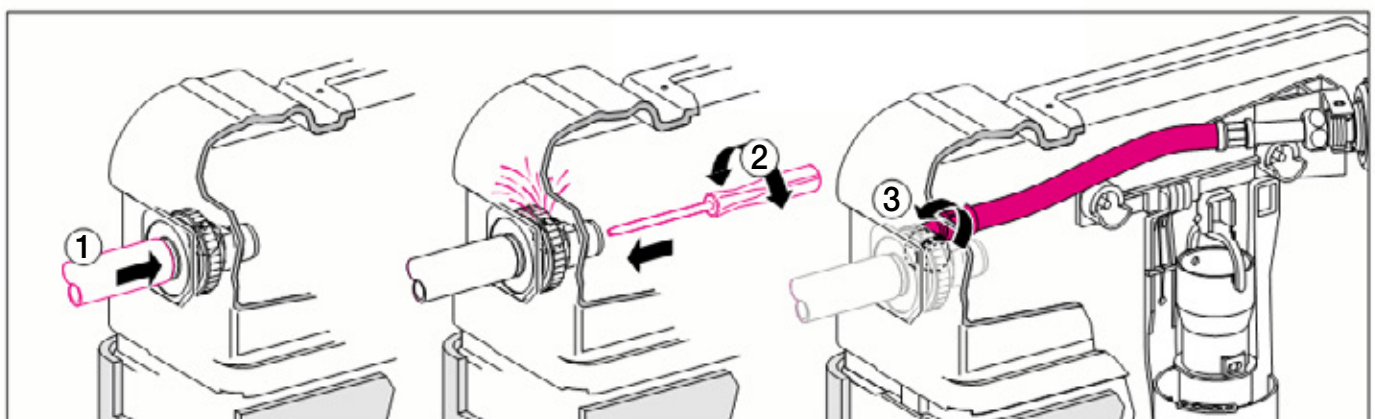

Geberit Montage

All measurements in cm (1 cm = 10 mm)

$\frac{0}{\nabla}$ = FFL = Finished floor level

Exp. 8613-03

994.918.00.0

■ GEBERIT

Geberit Montage

Important Notice:
The protection housing must be mounted!

Important Notice:
The protection housing must be mounted!