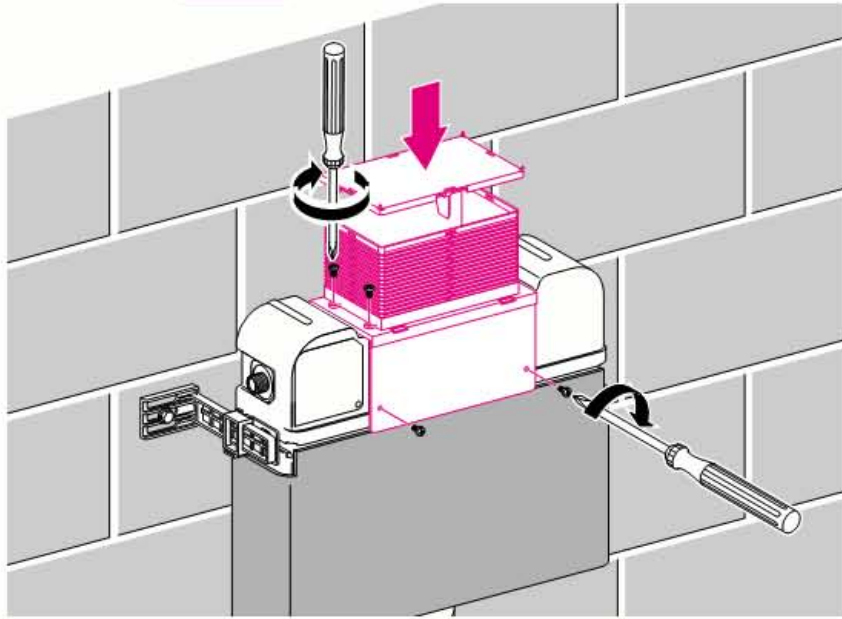

Geberit Montage

All measurements in cm (1 cm = 10 mm)

$\frac{0}{\nabla}$ = FFL = Finished floor level

Exp. 8613-03

994.918.00.0

■ GEBERIT

Geberit Montage

Important Notice:
The protection housing must be mounted!

Important Notice:
The protection housing must be mounted!