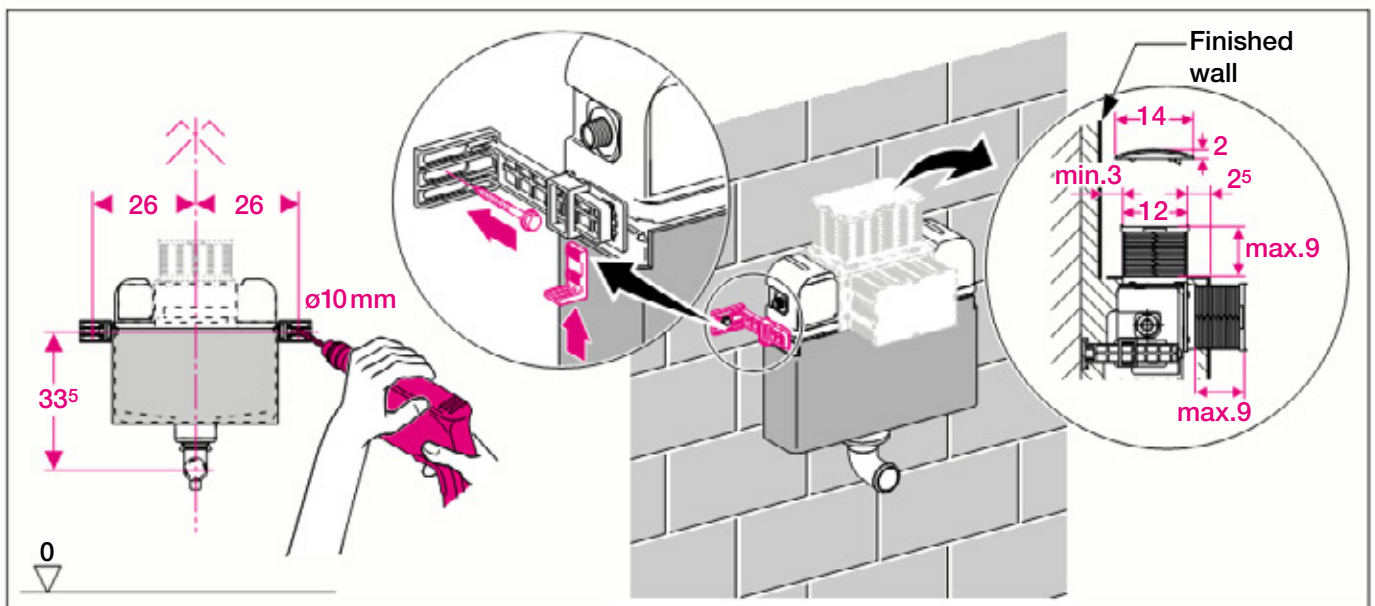

Geberit Montage

All measurements in cm (1 cm = 10 mm)

$\frac{0}{\nabla}$ = FFL = Finished floor level

Exp. 8613-03

994.918.00.0

■ GEBERIT

Geberit Montage

Important Notice:
The protection housing must be mounted!

Important Notice:
The protection housing must be mounted!